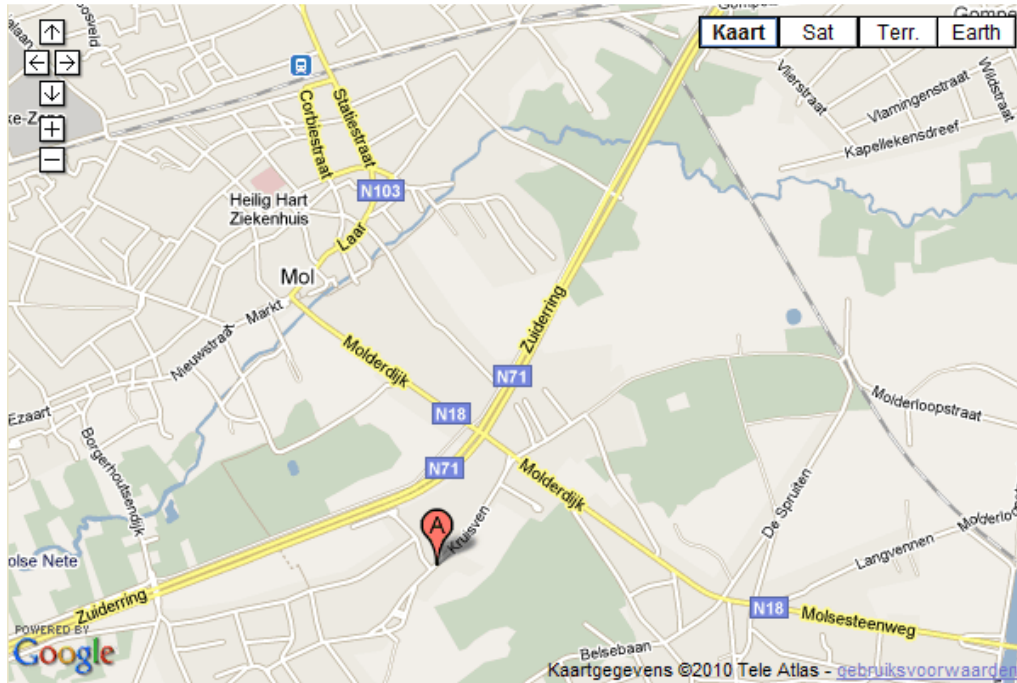

The address for GPS: Kruisven 25 – 2400 Mol (B)

Remains us to thank you for your presence at our show this year and we are already looking forward to have you back at Scale World 2012!!

Sincerely,

Rudi Meir.